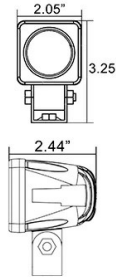

IR850-IR940 Solstice Solo
Compact for Universal Applications